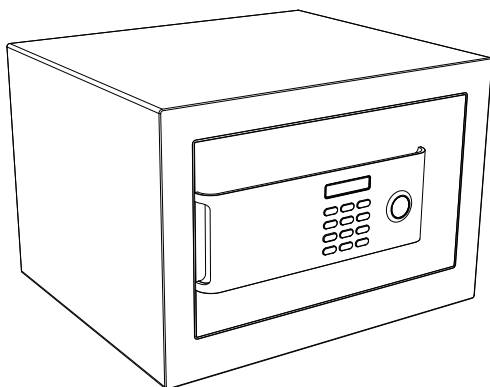

INTERIOR

- Robust removable shelf
- Soft textile lining
- Extra bright LED interior lighting